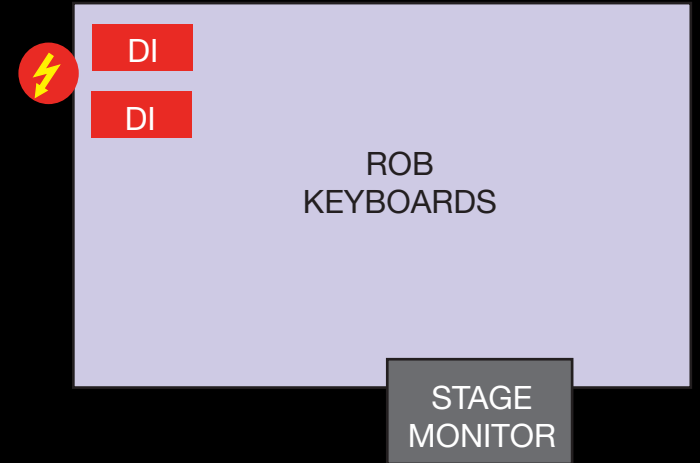

# STAGE PLAN

MICROPHONE

POWER

XLR DIRECT OUT

DI BOX

GREGG BASS AMP  
For Onstage Monitor  
Only

DAVE GUITAR AMP  
STEREO CAB

RICH KEYBOARD  
VOCAL

RICH KEYBOARD

RICH  
VOCAL

GREGG BASS

For  
Pedalboard

STAGE  
MONITOR

STAGE  
MONITOR

STAGE  
MONITOR

STAGE  
MONITOR

DI /XLR  
For  
Pedalboard

STAGE  
MONITOR

STAGE  
MONITOR

DAVE LEAD GUITAR