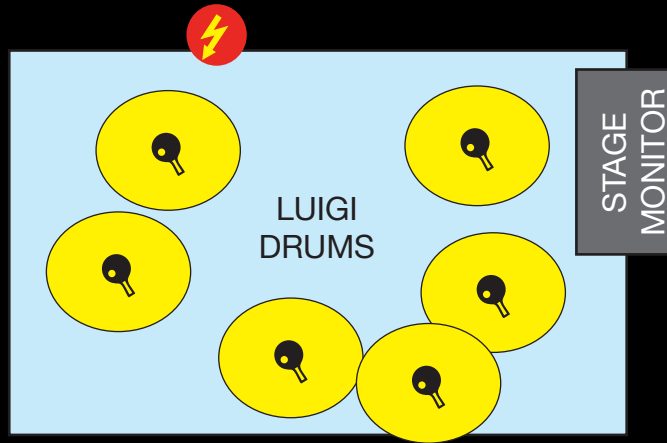

# STAGE PLAN

MICROPHONE

POWER

XLR DIRECT OUT

DI BOX

GREGG BASS AMP  
For Onstage Monitor  
Only

DAVE GUITAR AMP  
STEREO CAB

RICH KEYBOARD  
VOCAL

RICH KEYBOARD

RICH  
VOCAL

GREGG BASS

For  
Pedalboard

STAGE  
MONITOR

STAGE  
MONITOR

STAGE  
MONITOR

STAGE  
MONITOR

DI /XLR  
For  
Pedalboard

STAGE  
MONITOR

STAGE  
MONITOR

DAVE LEAD GUITAR